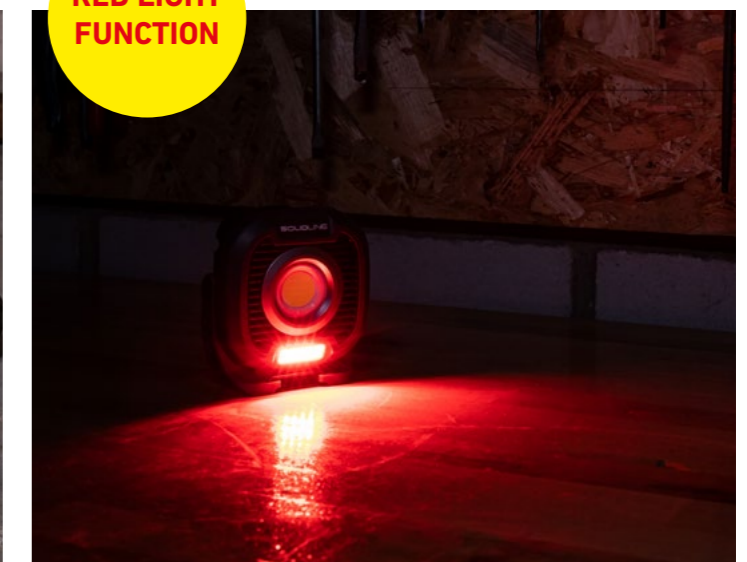

¹ Information on last page