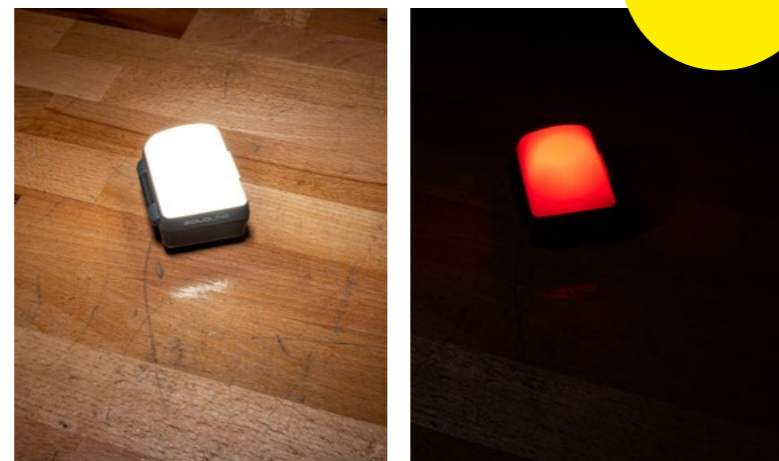

HANDS FREE FOR MOBILE ACTIVITIES

Camp2

The Solidline Camp2 is a small, practical multifunctional light at an affordable price. Whether camping, on the nightstand or as a backup light for all cases: Thanks to white light and red light LEDs, the Camp2 offers cozy illumination in a small format without blinding. Clever attachment options such as the integrated magnet and the elastic cord make it a versatile companion. The Camp2 draws its energy from three AAA batteries.

NEW

Item no.	502741
TECHNICAL DATA	
Lenght, Head, Tube (mm):	61 x 50 x 50
Weight incl. batteries (g)	92
POWER SUPPLY	
Usable batteries	• 3 x Alkaline (AAA) 1,5V • 3 x AAA NiMH 1,2V
FURTHER SPECIFICATIONS	
IP class	IP54
LIGHT FUNCTIONS	
Modes	Power, Low Power + Red light
LIGHT VALUES MAX. -MIN.	
Luminous flux (lm)¹	140-10
Beam Distance (m)¹	10-1
Run Time (h)¹	120-7
LIGHT SOURCE | LIGHT COLOR WHITE	
Amount LEDs	1 x Power LED
SWITCH	
	Switch
TECHNOLOGY	
	-
Price (MSRP) in €	19,90
Scope of delivery	1 set of batteries

**RED LIGHT
FUNCTION**