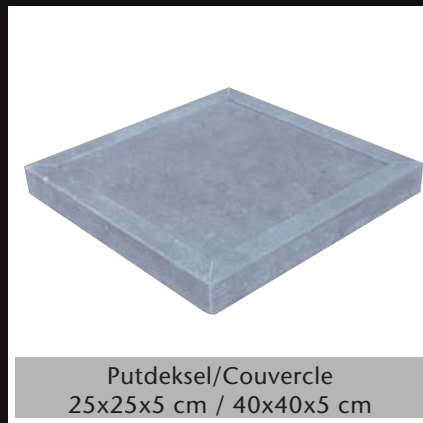

Accessoires

info

Type	inbouwmaten	buitenmaten
Small	20 x 30 cm	24 x 34 cm
Medium	26 x 30 cm	30 x 34 cm
Large	46 x 38 cm	50 x 42 cm
Extra Large	26 x 56,5 cm	30 x 60,5 cm & digital intelligent lock